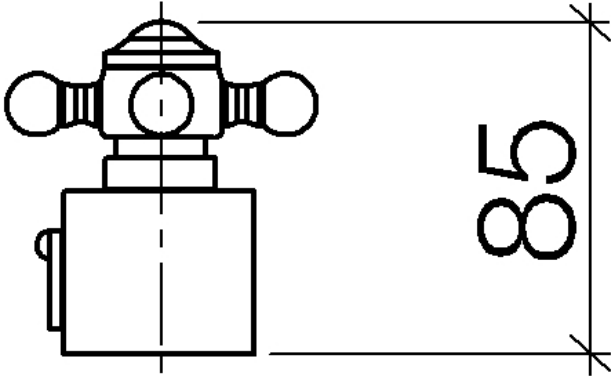

MADISON Temperature control handle - Durabronz (23kt Gold)

MADISON

11 420 360

11 420 360

11 420 360

Parts for other finishes can be found here: [Chrome](#)